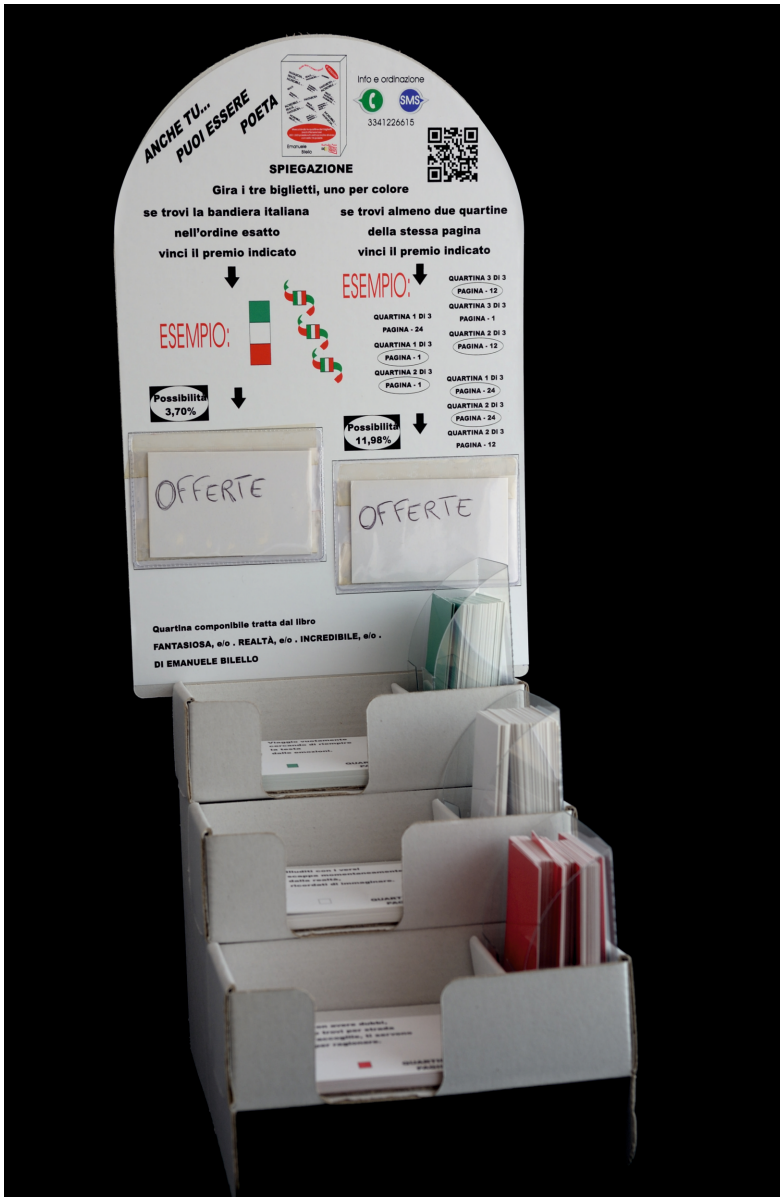

Gioco fisico

Si tratta di far giocare i propri clienti alla cassa, se viene fuori la combinazione esatta il locale propone i propri sconti e/o i propri omaggi al costo di € 120,00

Il locale ospita il gioco, in maniera gratuita e se al fruitore viene la combinazione esatta, il locale darà l'omaggio di un'altra attività, massimo 4 attività ospitate e non della stessa tipologia, che hanno aderito all'iniziativa.

Chi non desidera avere il gioco fisico ma vuole far pubblicità all'interno di altre attività può comprare un minimo di 200 bigliettini (100 bigliettini con un offerta e 100 con un'altra) contenenti i propri sconti e/o omaggi da esporre all'interno di 1,2 o 4 attività che hanno aderito all'iniziativa al costo di 90,00 €.

Le attività che hanno il gioco fisico verranno pubblicate sul sito.

SPIEGAZIONE

Gira i tre biglietti, uno per colore

**se trovi la bandiera italiana
nell'ordine esatto
vinci il premio indicato**

ESEMPIO:

**Possibilità
3,70%**

**se trovi almeno due quartine
della stessa pagina
vinci il premio indicato**

ESEMPIO:

QUARTINA 1 Di 3
PAGINA - 24

QUARTINA 1 Di 3
PAGINA - 1

QUARTINA 2 Di 3
PAGINA - 1

QUARTINA 3 Di 3
PAGINA - 12

QUARTINA 3 Di 3
PAGINA - 1

QUARTINA 2 Di 3
PAGINA - 12

QUARTINA 1 Di 3
PAGINA - 24

QUARTINA 2 Di 3
PAGINA - 24

QUARTINA 2 Di 3
PAGINA - 12

**Possibilità
11,98%**